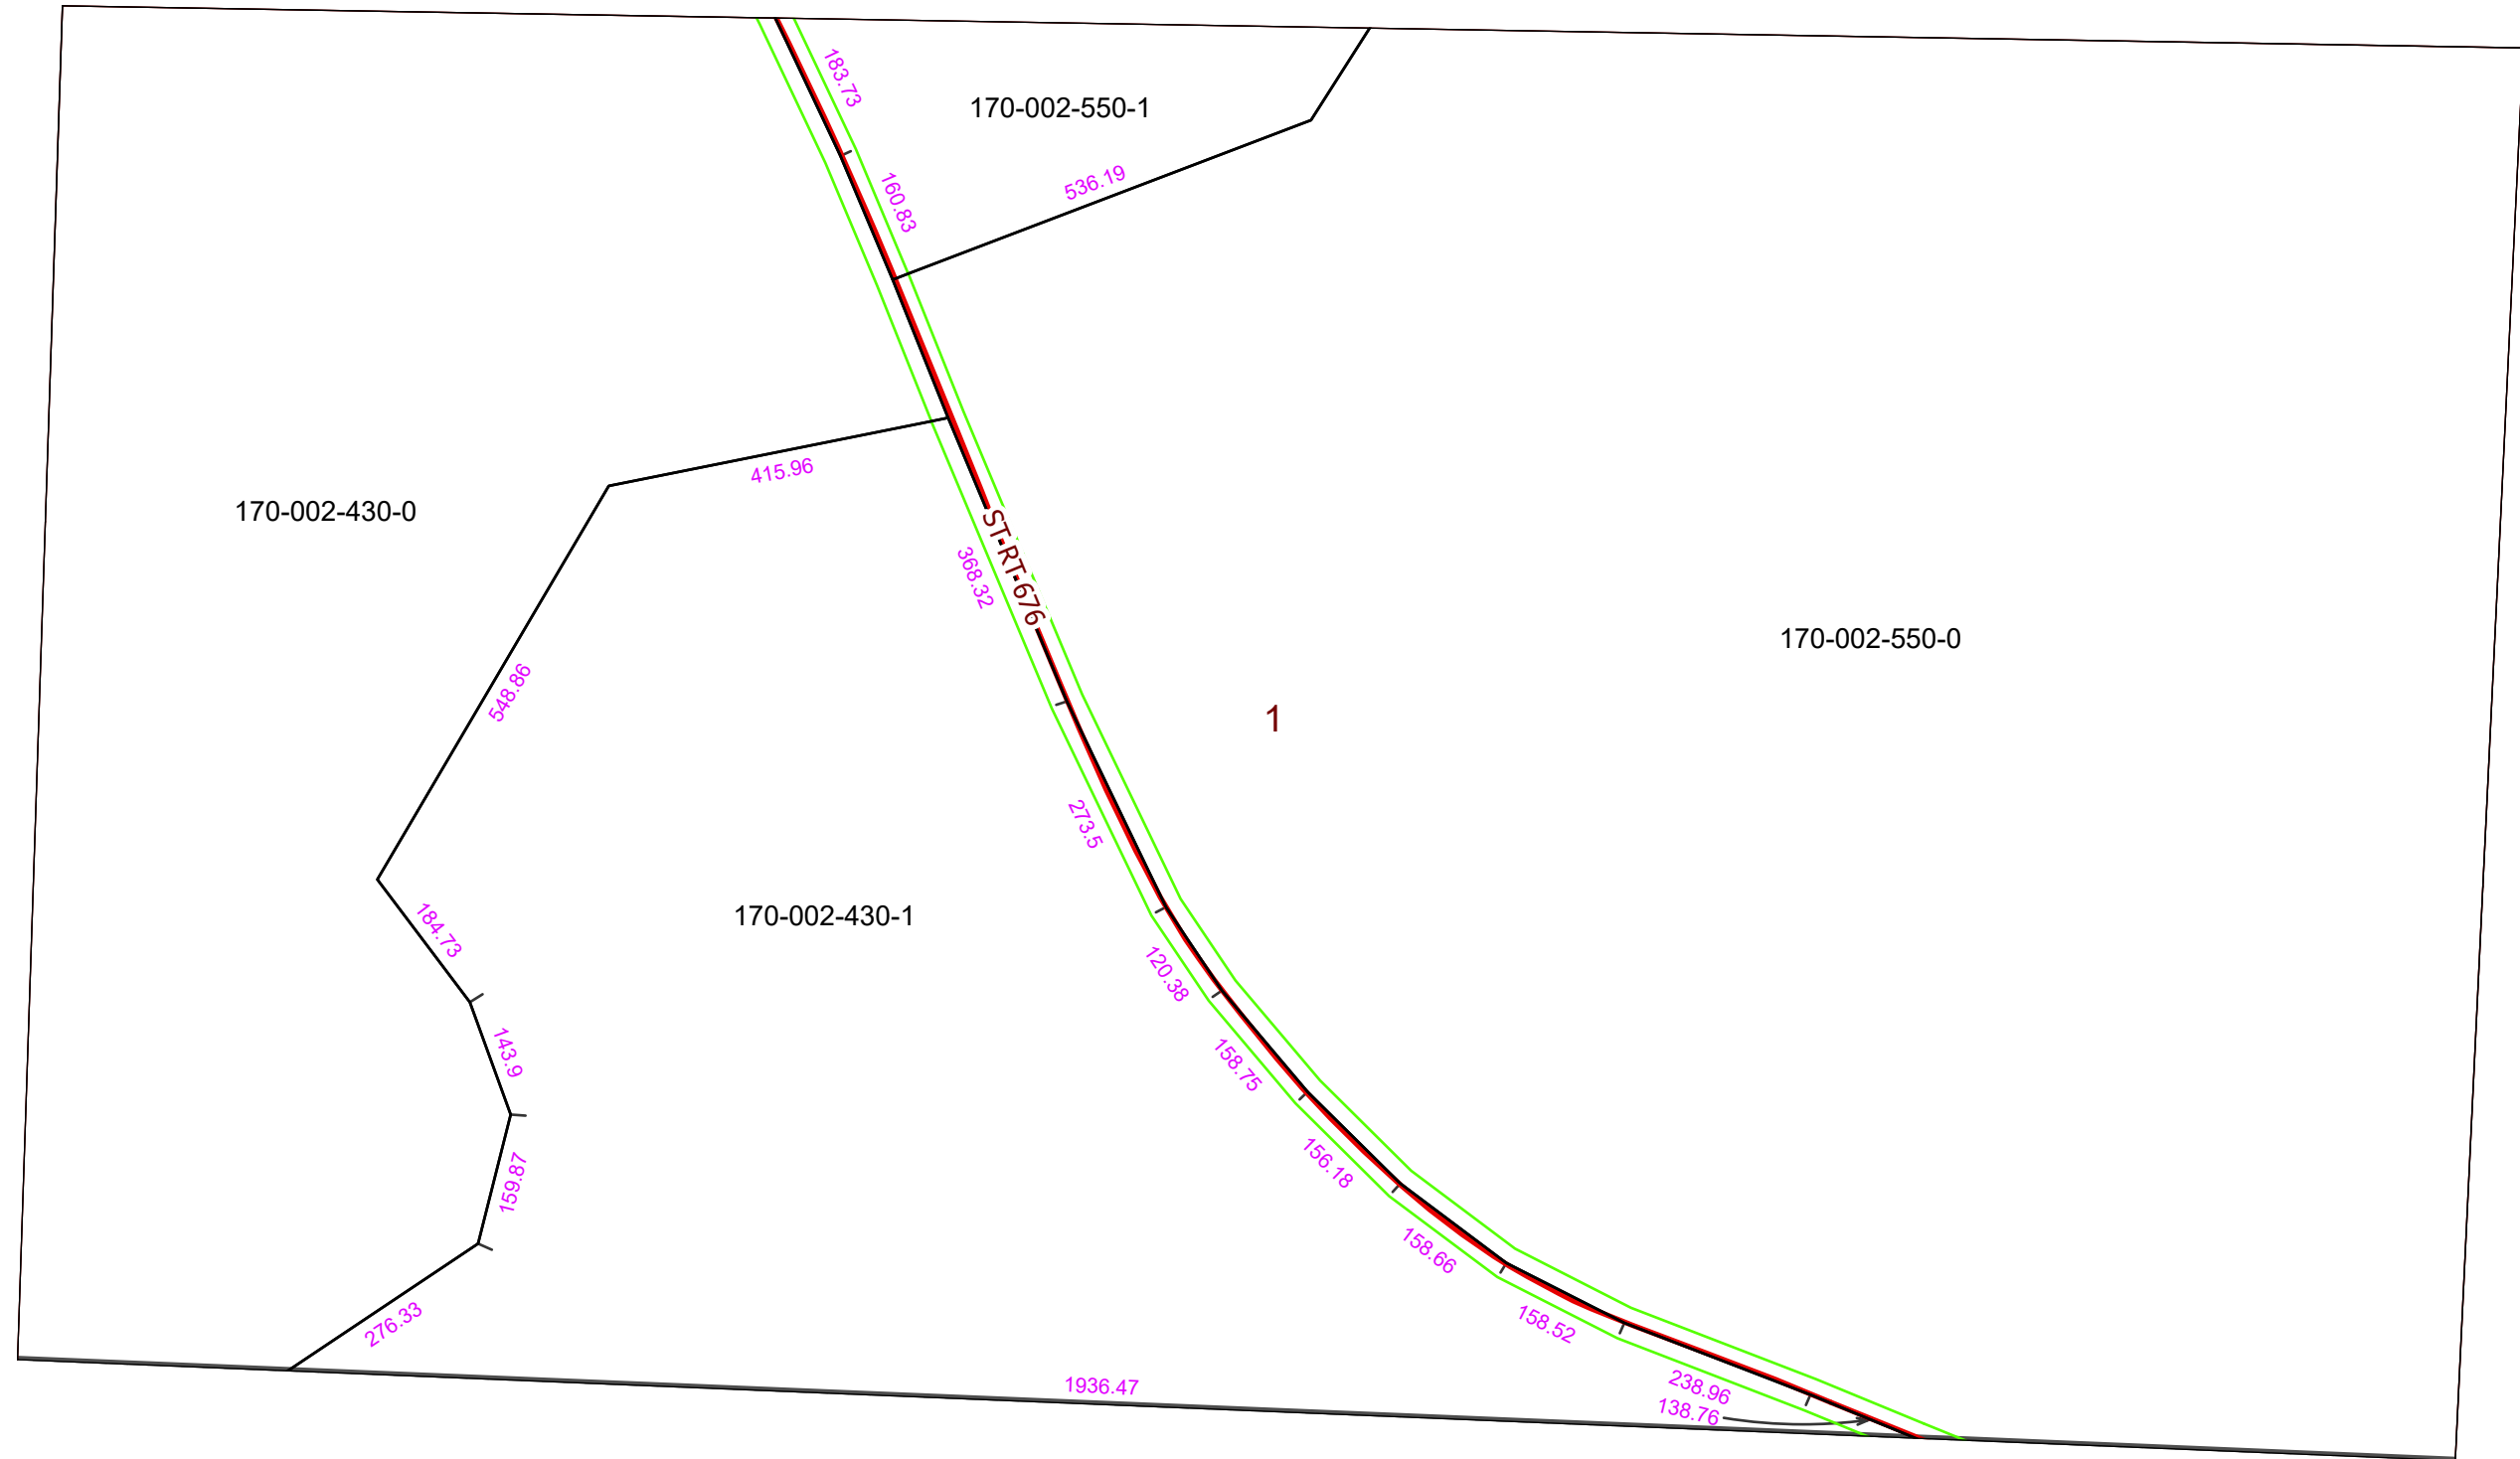

MORGAN COUNTY, OHIO

WINDSOR TWP. FRAC. 1, T-8, R-11, U.S. LOTS

PIN	Owner	LegalDescr	VOL	PAGE
170-002-550-1	COLEMAN MATTHEW L	R11 T08 S00 SD 2 FR	OR212	2458
170-002-430-0	COLEMAN NATHAN & NICHOLE	R11 T08 S00 FR 1 SD	OR234	806
170-002-430-1	COLEMAN NATHAN B & NICHOLE R SPENCER COLEMAN	R11 T08 S00 FR 1 SD	OR97	382
170-002-550-0	COLEMAN RONALD & DIXIE	R11 T08 S00 FR 1 SD	D.V 153	455

Boundaries

Type

- County
- Hidden
- Hydro
- Parcel
- ROW
- Section
- Lot
- <all other values>

08/10/2020